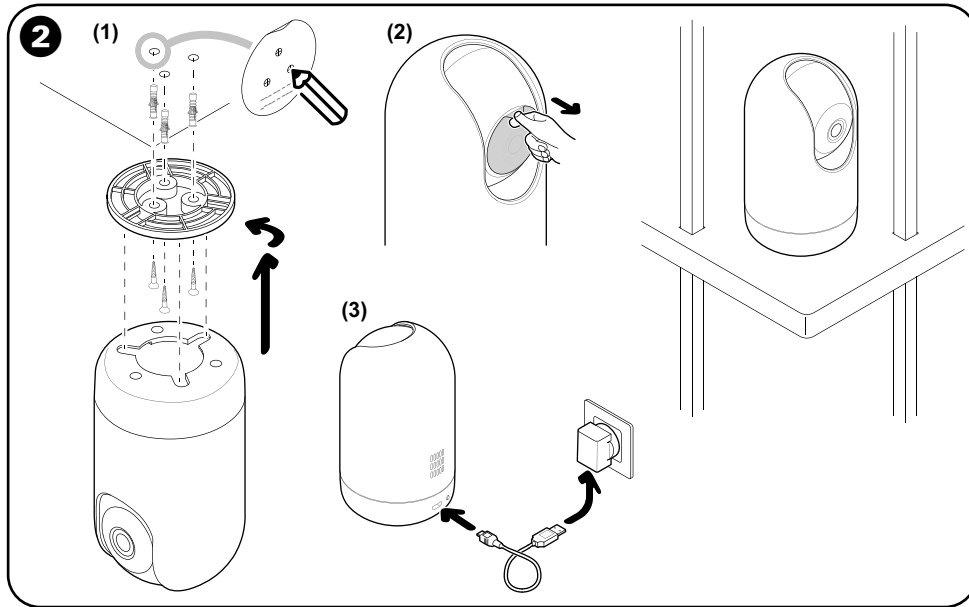

CCT723319

Wiser™

en Wiser IP Camera Indoor

Prerequisites

Download the **Wiser app** to your smartphone/tablet.

About this product

With the Wiser IP Camera Indoor (hereinafter referred to as **IP Camera**) you can monitor sensitive areas of your home. The IP Camera can be triggered by other Wiser devices.

1 Package content

- A IP Camera
- B Power supply
- C Power supply cord
- D Mounting base
- E 3 screws with wall plugs
- F Marking template
- G Installation instructions

2 Installing

You can install the camera in all directions, e.g. at the ceiling or just put it on a table.