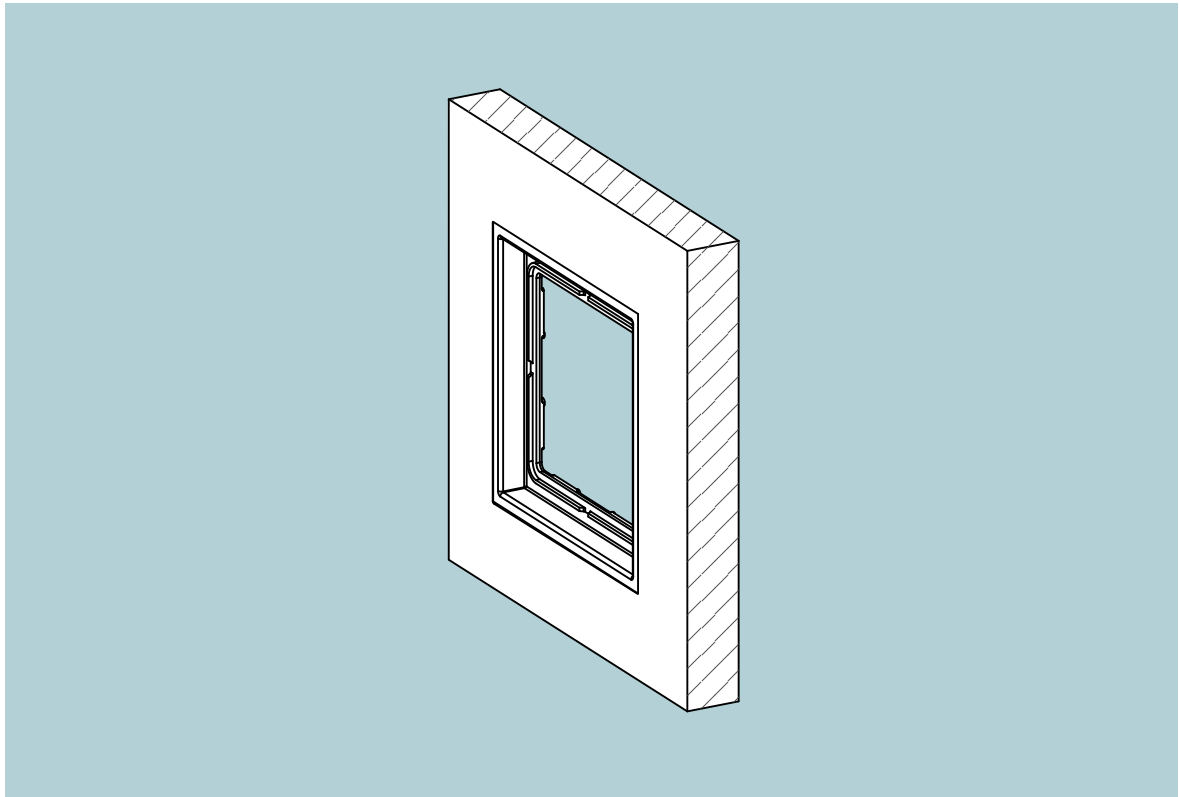

Mounting recommendation

LS ZERO

0 mm

3 mm

Mounting recommendation

0 mm

The flush mounting installation requires a minimum panel thickness of 13 mm. The supporting frame contact surface must be generated smooth and flat. Subsequently the cut out has to be sealed with a suitable sealing in order to avoid a swelling of the furniture.

Mounting recommendation

0 mm

1-gang frame installation:

Safety instructions for installation: The insert may only be connected by a qualified electrician to the electrical network.

Mounting recommendation

0 mm

2-gang frame installation:

Safety instructions for installation: The insert may only be connected by a qualified electrician to the electrical network.

Mounting recommendation

0 mm

3-gang frame installation:

Safety instructions for installation: The insert may only be connected by a qualified electrician to the electrical network.

Mounting recommendation

3 mm

The flush mounting installation requires a minimum panel thickness of 13 mm. The supporting frame contact surface must be generated smooth and flat. Subsequently the cut out has to be sealed with a suitable sealing in order to avoid a swelling of the furniture.