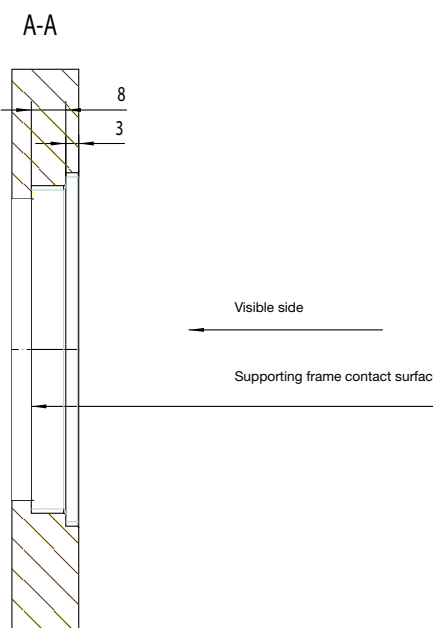

Mounting recommendation

LS ZERO

0 mm

3 mm

Mounting recommendation

0 mm

The flush mounting installation requires a minimum panel thickness of 13 mm. The supporting frame contact surface must be generated smooth and flat. Subsequently the cut out has to be sealed with a suitable sealing in order to avoid a swelling of the furniture.

Mounting recommendation

0 mm

1-gang frame installation:

Safety instructions for installation: The insert may only be connected by a qualified electrician to the electrical network.

Mounting recommendation

0 mm

2-gang frame installation:

Safety instructions for installation: The insert may only be connected by a qualified electrician to the electrical network.

Mounting recommendation

0 mm

3-gang frame installation:

Safety instructions for installation: The insert may only be connected by a qualified electrician to the electrical network.

Mounting recommendation

3 mm

The flush mounting installation requires a minimum panel thickness of 13 mm. The supporting frame contact surface must be generated smooth and flat. Subsequently the cut out has to be sealed with a suitable sealing in order to avoid a swelling of the furniture.