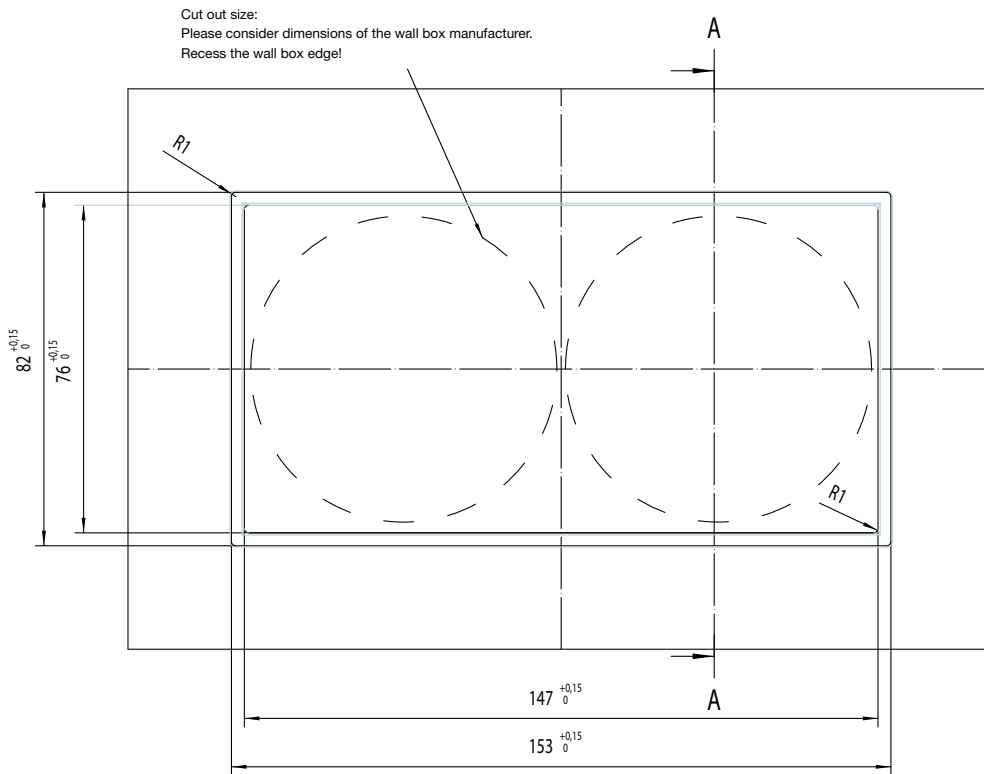

Mounting recommendation

LS ZERO

0 mm

3 mm

Mounting recommendation

0 mm

The flush mounting installation requires a minimum panel thickness of 13 mm. The supporting frame contact surface must be generated smooth and flat. Subsequently the cut out has to be sealed with a suitable sealing in order to avoid a swelling of the furniture.

Mounting recommendation

0 mm

1-gang frame installation:

Safety instructions for installation: The insert may only be connected by a qualified electrician to the electrical network.

Mounting recommendation

0 mm

2-gang frame installation:

Safety instructions for installation: The insert may only be connected by a qualified electrician to the electrical network.

Mounting recommendation

0 mm

3-gang frame installation:

Safety instructions for installation: The insert may only be connected by a qualified electrician to the electrical network.

Mounting recommendation

3 mm

The flush mounting installation requires a minimum panel thickness of 13 mm. The supporting frame contact surface must be generated smooth and flat. Subsequently the cut out has to be sealed with a suitable sealing in order to avoid a swelling of the furniture.