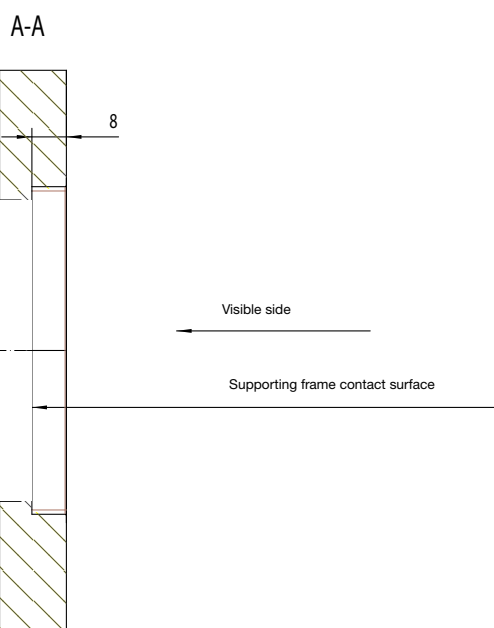

Mounting recommendation

LS ZERO

0 mm

3 mm

Mounting recommendation

0 mm

The flush mounting installation requires a minimum panel thickness of 13 mm. The supporting frame contact surface must be generated smooth and flat. Subsequently the cut out has to be sealed with a suitable sealing in order to avoid a swelling of the furniture.

Safety instructions for installation: The insert may only be connected by a qualified electrician to the electrical network.

Mounting recommendation

3 mm

The flush mounting installation requires a minimum panel thickness of 13 mm. The supporting frame contact surface must be generated smooth and flat. Subsequently the cut out has to be sealed with a suitable sealing in order to avoid a swelling of the furniture.

Mounting recommendation

3 mm

1-gang frame installation:

Safety instructions for installation: The insert may only be connected by a qualified electrician to the electrical network.

Mounting recommendation