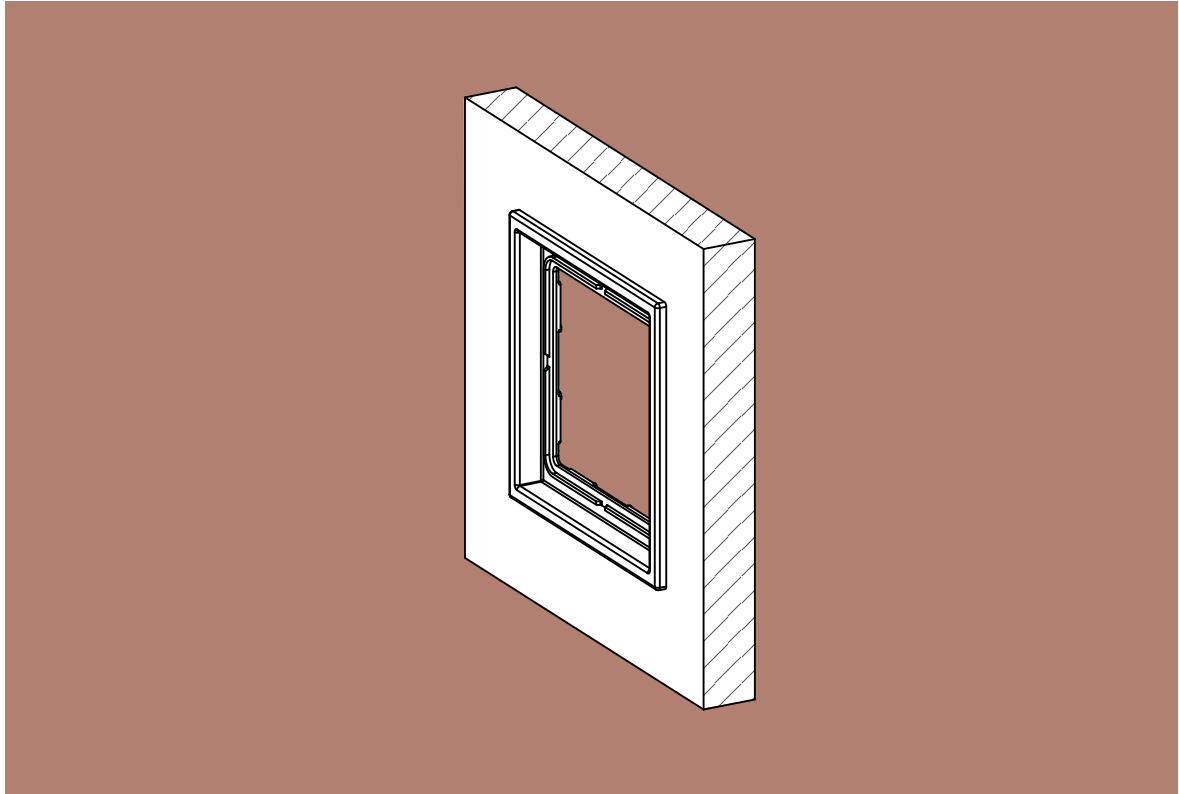

Mounting recommendation

LS ZERO

0 mm

3 mm

Mounting recommendation

0 mm

The flush mounting installation requires a minimum panel thickness of 13 mm. The supporting frame contact surface must be generated smooth and flat. Subsequently the cut out has to be sealed with a suitable sealing in order to avoid a swelling of the furniture.

Mounting recommendation

0 mm

1-gang frame installation:

Safety instructions for installation: The insert may only be connected by a qualified electrician to the electrical network.

Mounting recommendation

0 mm

2-gang frame installation:

Safety instructions for installation: The insert may only be connected by a qualified electrician to the electrical network.

Mounting recommendation

0 mm

3-gang frame installation:

Safety instructions for installation: The insert may only be connected by a qualified electrician to the electrical network.

Mounting recommendation

3 mm

The flush mounting installation requires a minimum panel thickness of 13 mm. The supporting frame contact surface must be generated smooth and flat. Subsequently the cut out has to be sealed with a suitable sealing in order to avoid a swelling of the furniture.