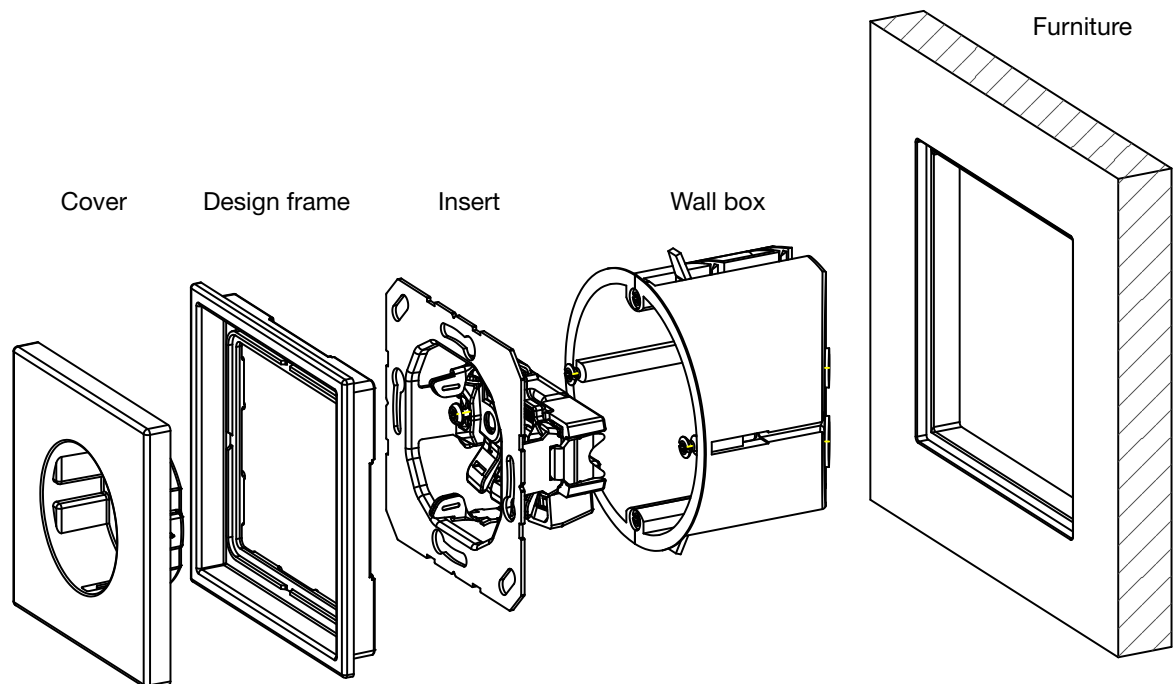

Mounting recommendation

LS ZERO

0 mm

3 mm

Mounting recommendation

0 mm

The flush mounting installation requires a minimum panel thickness of 13 mm. The supporting frame contact surface must be generated smooth and flat. Subsequently the cut out has to be sealed with a suitable sealing in order to avoid a swelling of the furniture.

Mounting recommendation

0 mm

1-gang frame installation:

Safety instructions for installation: The insert may only be connected by a qualified electrician to the electrical network.

Mounting recommendation

0 mm

2-gang frame installation:

Safety instructions for installation: The insert may only be connected by a qualified electrician to the electrical network.

Mounting recommendation

0 mm

3-gang frame installation:

Safety instructions for installation: The insert may only be connected by a qualified electrician to the electrical network.

Mounting recommendation

3 mm

The flush mounting installation requires a minimum panel thickness of 13 mm. The supporting frame contact surface must be generated smooth and flat. Subsequently the cut out has to be sealed with a suitable sealing in order to avoid a swelling of the furniture.