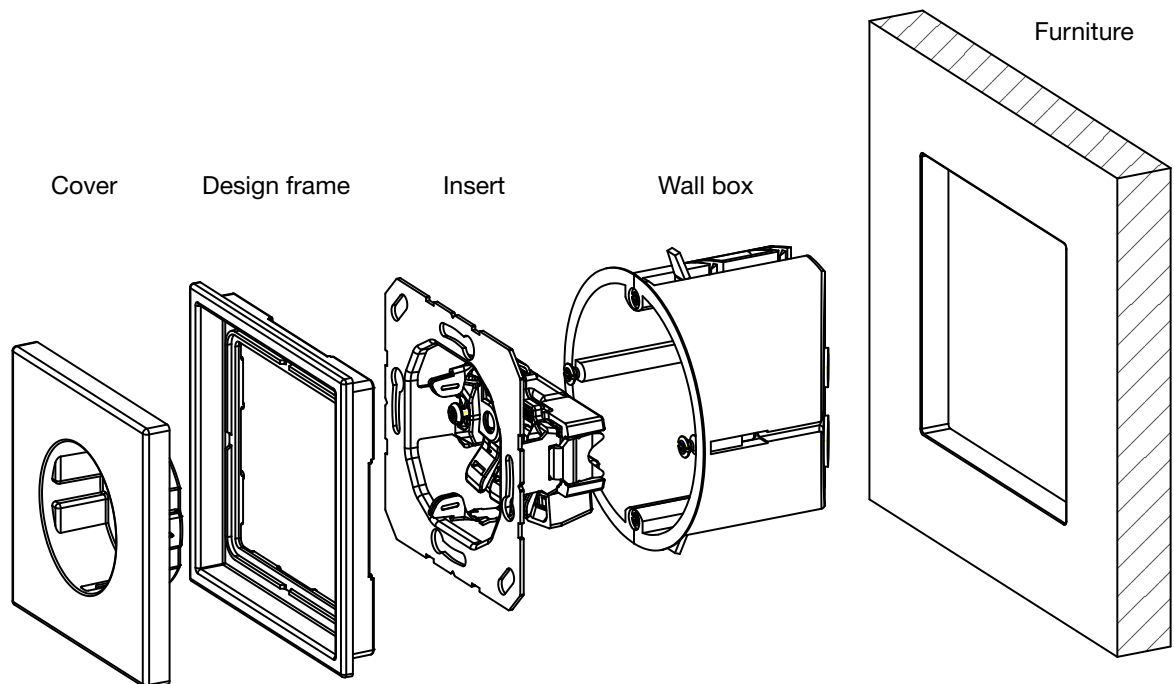

Mounting recommendation

0 mm

1-gang frame installation:

Safety instructions for installation: The insert may only be connected by a qualified electrician to the electrical network.

Mounting recommendation

0 mm

2-gang frame installation:

Safety instructions for installation: The insert may only be connected by a qualified electrician to the electrical network.

Mounting recommendation

0 mm

3-gang frame installation:

Safety instructions for installation: The insert may only be connected by a qualified electrician to the electrical network.

Mounting recommendation

3 mm

The flush mounting installation requires a minimum panel thickness of 13 mm. The supporting frame contact surface must be generated smooth and flat. Subsequently the cut out has to be sealed with a suitable sealing in order to avoid a swelling of the furniture.

Mounting recommendation

3 mm

1-gang frame installation:

Safety instructions for installation: The insert may only be connected by a qualified electrician to the electrical network.

Mounting recommendation