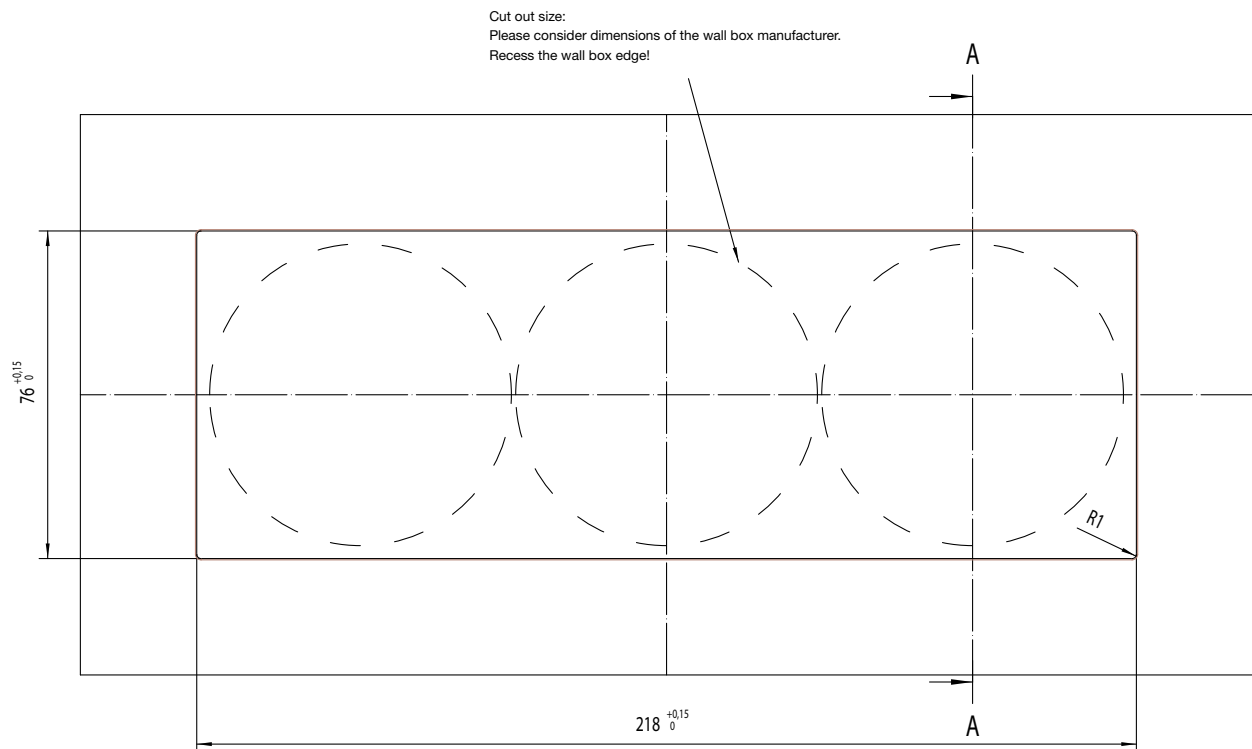

3 mm

2-gang frame installation:

A-A

Safety instructions for installation: The insert may only be connected by a qualified electrician to the electrical network.

Mounting recommendation

3 mm

3-gang frame installation: