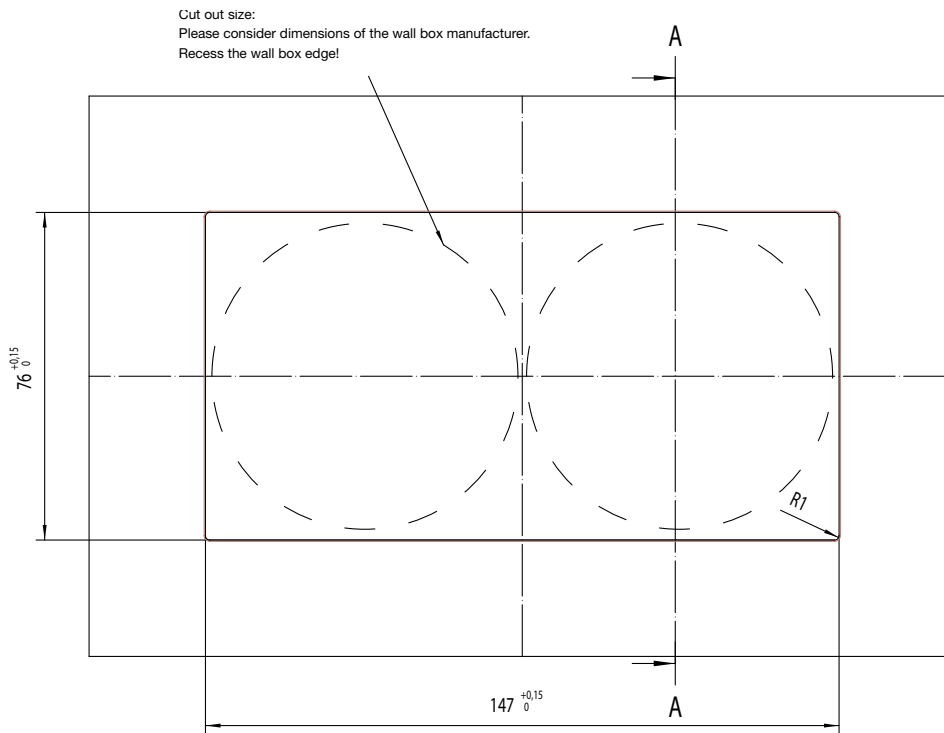

Mounting recommendation

3 mm

2-gang frame installation: