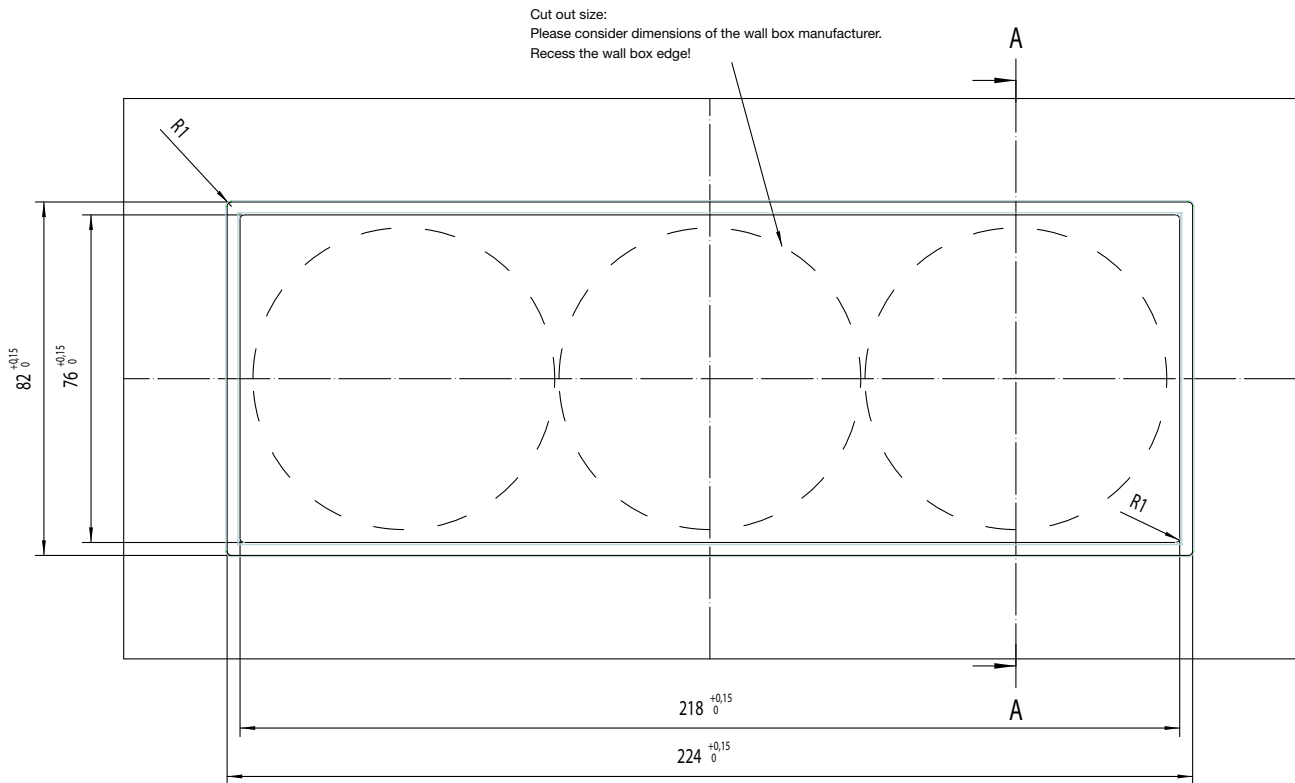

Mounting recommendation

LS ZERO

0 mm

3 mm

Mounting recommendation

0 mm

The flush mounting installation requires a minimum panel thickness of 13 mm. The supporting frame contact surface must be generated smooth and flat. Subsequently the cut out has to be sealed with a suitable sealing in order to avoid a swelling of the furniture.

Mounting recommendation

0 mm

1-gang frame installation:

Safety instructions for installation: The insert may only be connected by a qualified electrician to the electrical network.

Mounting recommendation

0 mm

2-gang frame installation:

Safety instructions for installation: The insert may only be connected by a qualified electrician to the electrical network.

Mounting recommendation

0 mm

3-gang frame installation:

Safety instructions for installation: The insert may only be connected by a qualified electrician to the electrical network.

Mounting recommendation

3 mm

The flush mounting installation requires a minimum panel thickness of 13 mm. The supporting frame contact surface must be generated smooth and flat. Subsequently the cut out has to be sealed with a suitable sealing in order to avoid a swelling of the furniture.