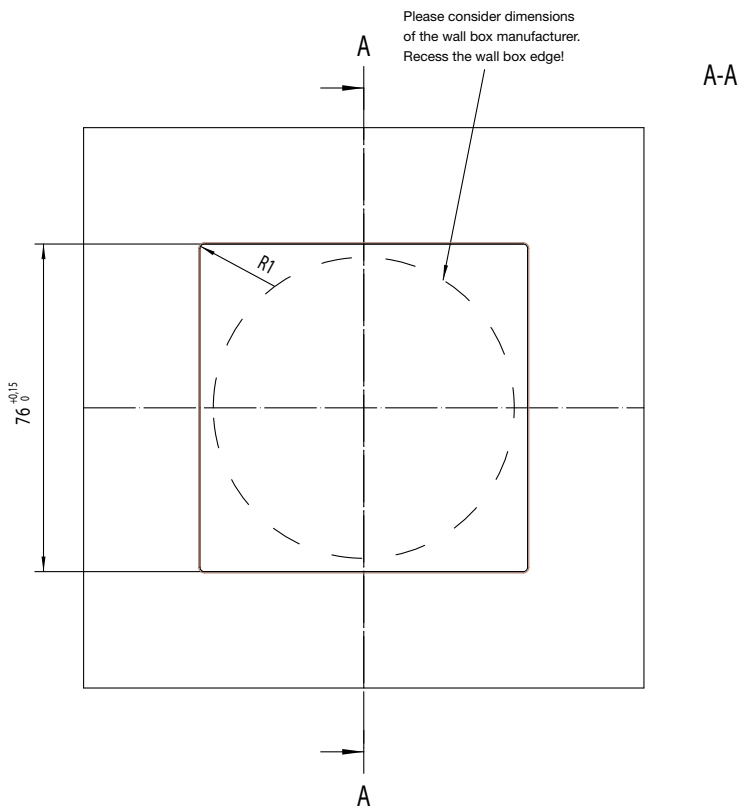

Mounting recommendation

3 mm

1-gang frame installation:

Safety instructions for installation: The insert may only be connected by a qualified electrician to the electrical network.