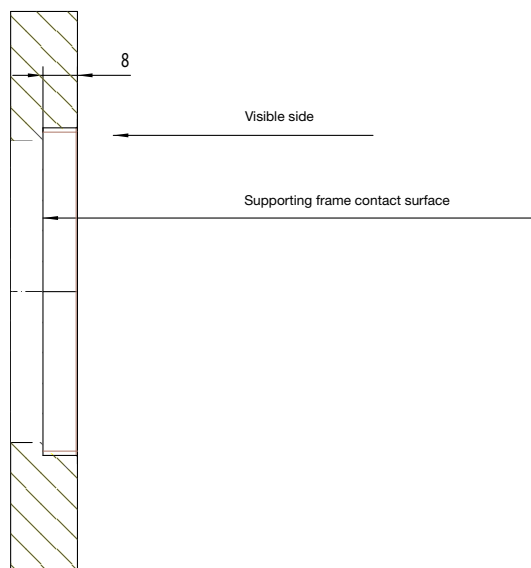

Mounting recommendation

LS ZERO

0 mm

3 mm

Mounting recommendation

0 mm

The flush mounting installation requires a minimum panel thickness of 13 mm. The supporting frame contact surface must be generated smooth and flat. Subsequently the cut out has to be sealed with a suitable sealing in order to avoid a swelling of the furniture.

Safety instructions for installation: The insert may only be connected by a qualified electrician to the electrical network.

Mounting recommendation

3 mm

The flush mounting installation requires a minimum panel thickness of 13 mm. The supporting frame contact surface must be generated smooth and flat. Subsequently the cut out has to be sealed with a suitable sealing in order to avoid a swelling of the furniture.

Mounting recommendation

3 mm

1-gang frame installation:

Safety instructions for installation: The insert may only be connected by a qualified electrician to the electrical network.

Mounting recommendation

3 mm

2-gang frame installation:

A-A

Safety instructions for installation: The insert may only be connected by a qualified electrician to the electrical network.

Mounting recommendation

3 mm

3-gang frame installation: