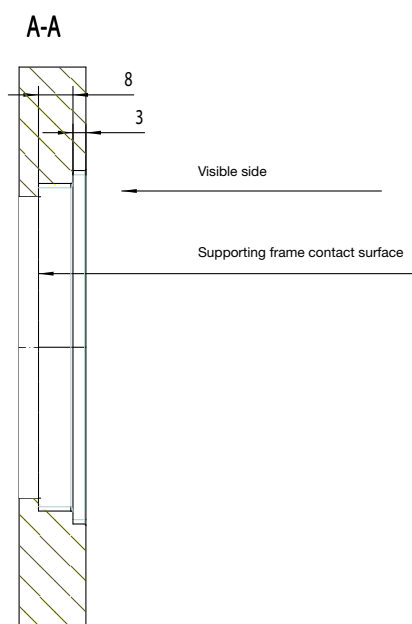

Mounting recommendation

LS ZERO

0 mm

3 mm

Mounting recommendation

0 mm

The flush mounting installation requires a minimum panel thickness of 13 mm. The supporting frame contact surface must be generated smooth and flat. Subsequently the cut out has to be sealed with a suitable sealing in order to avoid a swelling of the furniture.

Mounting recommendation

0 mm

1-gang frame installation:

Safety instructions for installation: The insert may only be connected by a qualified electrician to the electrical network.

Mounting recommendation

0 mm

2-gang frame installation:

Safety instructions for installation: The insert may only be connected by a qualified electrician to the electrical network.

Mounting recommendation

0 mm

3-gang frame installation:

Safety instructions for installation: The insert may only be connected by a qualified electrician to the electrical network.

Mounting recommendation

3 mm

The flush mounting installation requires a minimum panel thickness of 13 mm. The supporting frame contact surface must be generated smooth and flat. Subsequently the cut out has to be sealed with a suitable sealing in order to avoid a swelling of the furniture.