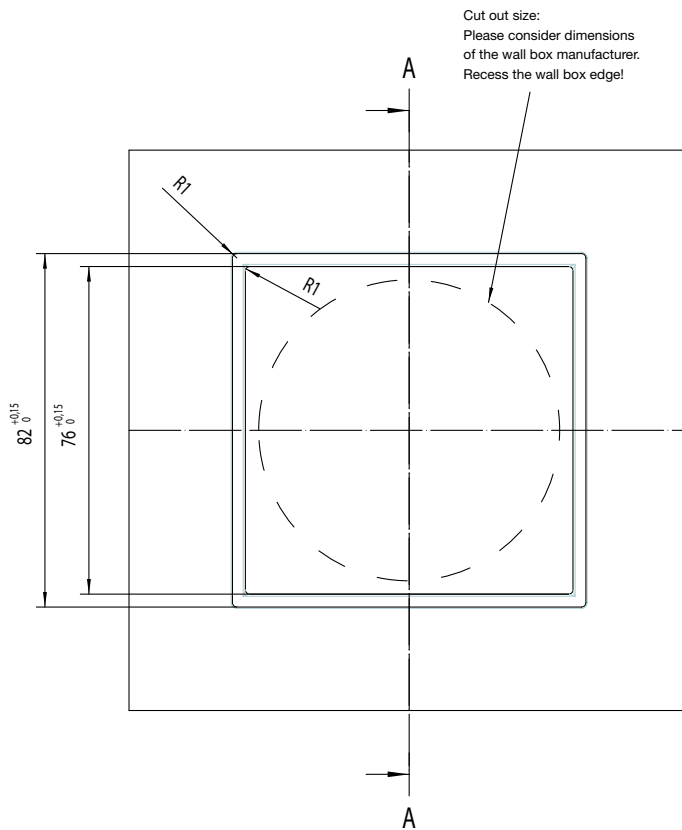

Mounting recommendation

LS ZERO

0 mm

3 mm

Mounting recommendation

0 mm

The flush mounting installation requires a minimum panel thickness of 13 mm. The supporting frame contact surface must be generated smooth and flat. Subsequently the cut out has to be sealed with a suitable sealing in order to avoid a swelling of the furniture.

Mounting recommendation

0 mm

1-gang frame installation:

Safety instructions for installation: The insert may only be connected by a qualified electrician to the electrical network.

Mounting recommendation

0 mm

2-gang frame installation:

Safety instructions for installation: The insert may only be connected by a qualified electrician to the electrical network.

Mounting recommendation

0 mm

3-gang frame installation:

Safety instructions for installation: The insert may only be connected by a qualified electrician to the electrical network.

Mounting recommendation

3 mm

The flush mounting installation requires a minimum panel thickness of 13 mm. The supporting frame contact surface must be generated smooth and flat. Subsequently the cut out has to be sealed with a suitable sealing in order to avoid a swelling of the furniture.