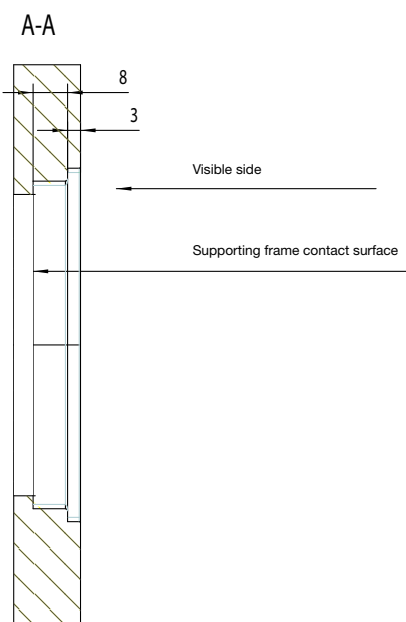

Mounting recommendation

LS ZERO

0 mm

3 mm

Mounting recommendation

0 mm

The flush mounting installation requires a minimum panel thickness of 13 mm. The supporting frame contact surface must be generated smooth and flat. Subsequently the cut out has to be sealed with a suitable sealing in order to avoid a swelling of the furniture.

Mounting recommendation

0 mm

1-gang frame installation:

Safety instructions for installation: The insert may only be connected by a qualified electrician to the electrical network.

Mounting recommendation

0 mm

2-gang frame installation:

Safety instructions for installation: The insert may only be connected by a qualified electrician to the electrical network.

Mounting recommendation

0 mm

3-gang frame installation:

Safety instructions for installation: The insert may only be connected by a qualified electrician to the electrical network.

Mounting recommendation

3 mm

The flush mounting installation requires a minimum panel thickness of 13 mm. The supporting frame contact surface must be generated smooth and flat. Subsequently the cut out has to be sealed with a suitable sealing in order to avoid a swelling of the furniture.