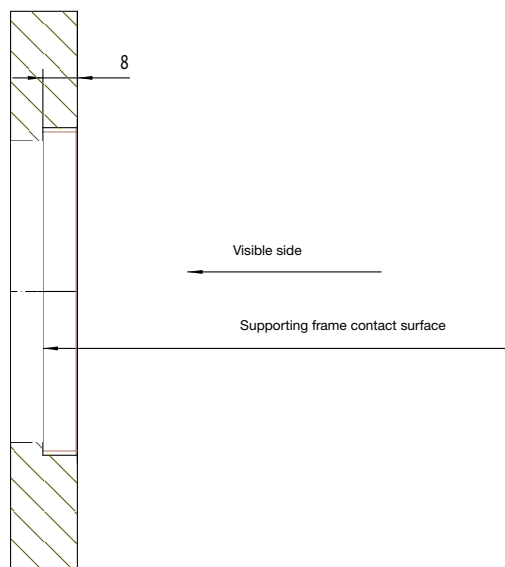

Mounting recommendation

3 mm

3-gang frame installation:

A-A

Safety instructions for installation: The insert may only be connected by a qualified electrician to the electrical network.