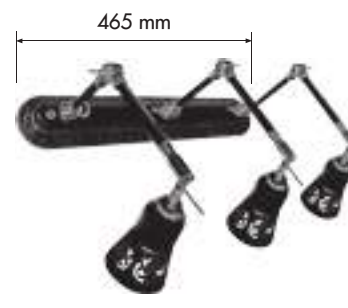

To complete our range of decorative interior lighting, we have created a new collection of surface light fittings made of genuine brass.

The innovative FEDE Surface Collection also includes new switches and accessories, such as junction boxes, brass channelling and twisted silk cables, all in the same style for simply impeccable staging.