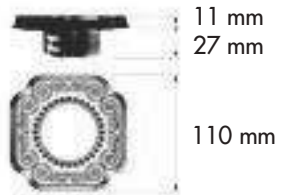

DIMENSIONS
РАЗМЕРЫ
DIMENSIONES

ACCESSORIES
АКСЕССУАРЫ
ACCESORIOS

LED

	FDLED-GU537OR FDLED-GU537AL		230V 7W
	FDLED-GU105		230V 5W GU10
	FDLED-GU535OR FDLED-GU535AL		230V 5W

DICHROIC / HALOGEN

	FDI-GU1050		230V 50W GU10
	FDI-GU5350		12V 50W GU5.3