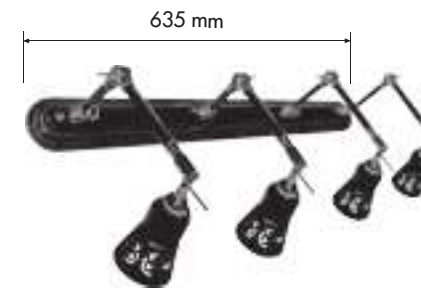

To complete our range of decorative interior lighting, we have created a new collection of surface light fittings made of genuine brass.

The innovative FEDE Surface Collection also includes new switches and accessories, such as junction boxes, brass channelling and twisted silk cables, all in the same style for simply impeccable staging.