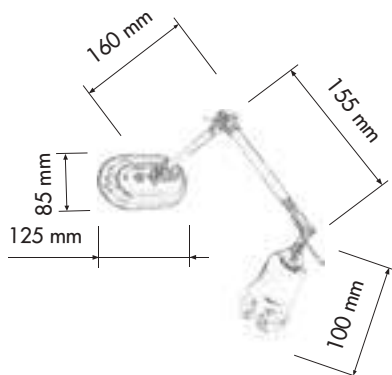

To complete our range of decorative interior lighting, we have created a new collection of surface light fittings made of genuine brass.

The innovative FEDE Surface Collection also includes new switches and accessories, such as junction boxes, brass channelling and twisted silk cables, all in the same style for simply impeccable staging.